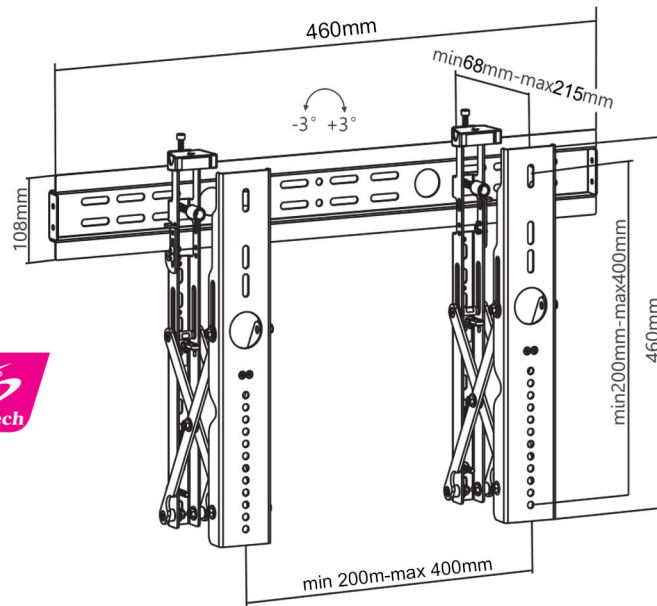

Landscape and Portrait Orientation

SWW01-46T

-  WALL TO TV
68 - 215 mm
-  $+3^{\circ} \sim -3^{\circ}$
-  Anti-theft
-  37 ~ 70"
-  45Kg.