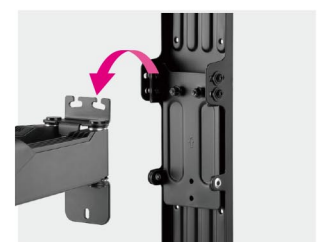

SH65-464P

FULL-MOTION TV WALL MOUNT

Fits most 37"-80" flat & curved TVs

New Design,
New Experience

Screen Size
37" ~ 80"

VESA Compatible
200x200 300x200 300x300
400x200 400x300 400x400
600x400

Weight Capacity
45kg/99lbs

Profile to Wall
80-520mm/
31-205"

Tilt Range
+5° - -10°

Swivel Range
+60° - -60°

Screen Level
+3° - -3°

Direction
Indicator

Cable
Management

Curved TV

Magnetic Contact
Holds TV against the back plate
preventing movement.

Arm Limiter
Keeps arms properly spaced
allowing the mount to smoothly
retract and fold against the wall

Built-In Cable Management
Keeps cables organized and protected.

Keyhole Pattern
For easy and quick installation.