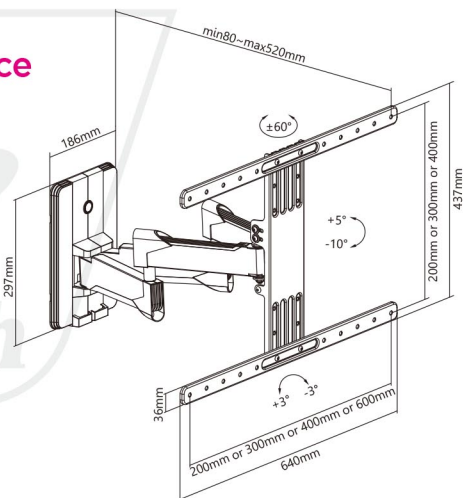

SH65-464P

FULL-MOTION TV WALL MOUNT

Fits most 37"-80" flat & curved TVs

New Design,
New Experience

Screen Size
37" ~ 80"

VESA Compatible
200x200 300x200 300x300
400x200 400x300 400x400
600x400

Weight Capacity
45kg/99lbs

Profile to Wall
80-520mm/
31-205"

Tilt Range
+5° - -10°

Swivel Range
+60° - -60°

Screen Level
+3° - -3°

Direction
Indicator

Cable
Management

Curved TV

Magnetic Contact
Holds TV against the back plate
preventing movement.

Arm Limiter
Keeps arms properly spaced
allowing the mount to smoothly
retract and fold against the wall

Built-In Cable Management
Keeps cables organized and protected.

Keyhole Pattern
For easy and quick installation.