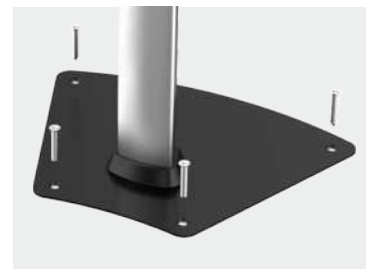

# Universal Touch Screen Floor Stand

For most 13"-21" touch screens or monitors

Screen Size  
**13"-21"**

VESA Compatible  
**75x75, 100x100,**

Weight Capacity  
**10kg/22lbs**

Tilt Range  
**+90° - -90°**

Height Adjustable Aluminum Tube for different needs.

Freely Tilt for optimal touch and viewing angle.

Cables Can Run Along The Tube for better organizing.

Large Fan-shaped Solid Base with mounting holes for extra security.