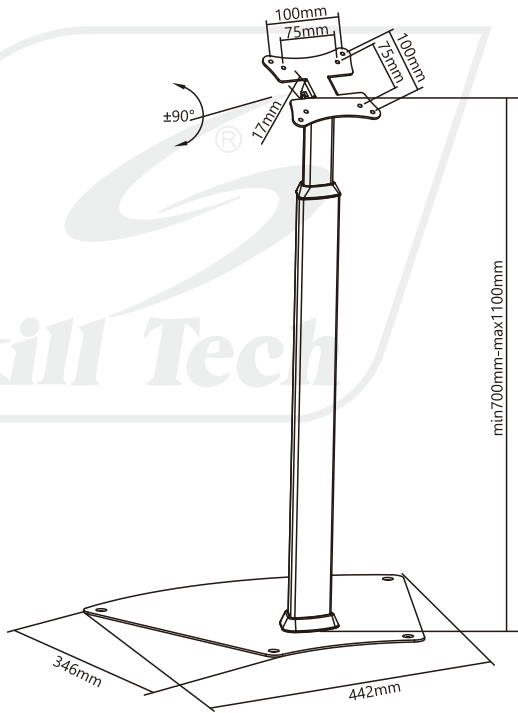

**SH TF04**

# Universal Touch Screen Floor Stand

For most 13"-21" touch screens or monitors

Screen Size  
**13"-21"**

VESA Compatible  
**75x75, 100x100,**

Weight Capacity  
**10kg/22lbs**

Tilt Range  
**+90° - -90°**

Height Adjustable Aluminum Tube for different needs.

Freely Tilt for optimal touch and viewing angle.

Cables Can Run Along The Tube for better organizing.

Large Fan-shaped Solid Base with mounting holes for extra security.