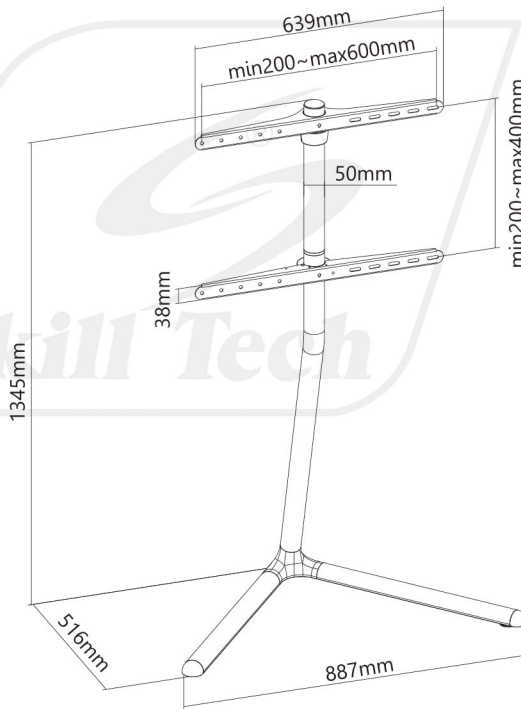

SH ST46C

Slender Metal V-Base TV Stand

Fits most 49"-70" flat TVs

Bring Aesthetics to Any Viewing Area

Screen Size
49" - 70"

VESA Compatible
200x200 300x200 300x300
400x200 400x300 400x400
600x400

Weight Capacity
40kg/88lbs

Direction Indicator

Cable Management

Adjustable Distance
fit most types of the screen in the market.

V-Shape Solid Construction
ensures a long life and stability.

Concealed Cable Management
keeps everything organized.