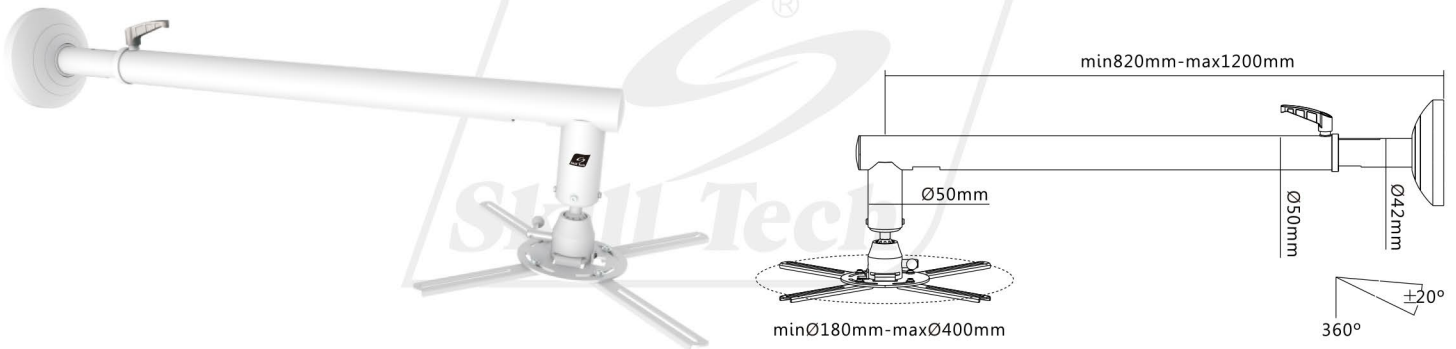

# SH S06P

## Heavy-duty Versatile Projector Mount

Wall Mount

### Versatile Projector Mounts Fear No Installation Surfaces!

**RATED**  
Weight Capacity  
26kg/57.2lbs

**Profile**  
820-1200mm/  
32.3"-47.2"

**Rotate**  
360°

**Tilt Range**  
+20°--20°

**Swivel Range**  
+20°--20°

**Mounting Range**  
180-400mm/7.1"-15.7"

**Cable Management**

**Lockdown Handle**  
for high or shallow ceilings with a firm hold.

**Cable Management**  
keeps wire out of sight.

**Flexible Ball Joint**  
swivels, tilts and rotates for every viewing angle.