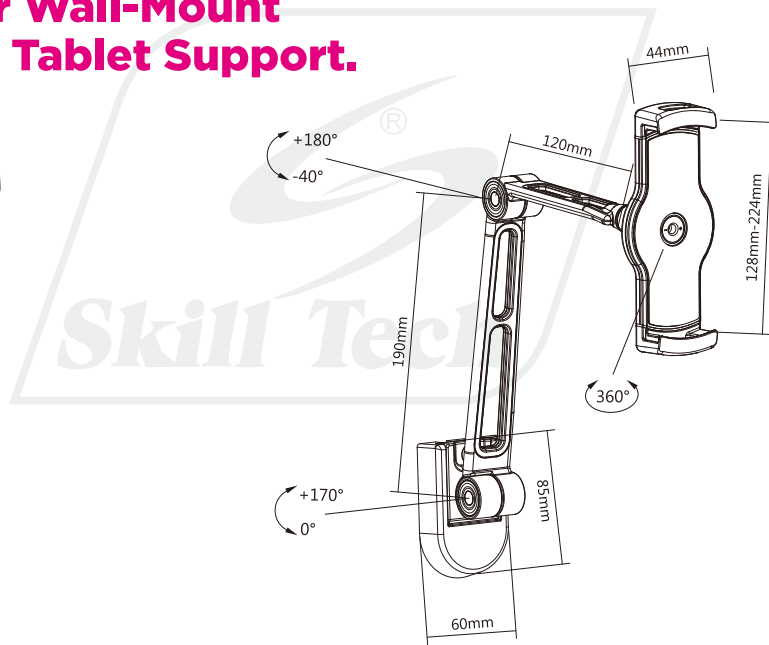

SH PAD2802

Universal Under Cabinet/ Wall Tablet Mount

2-in-1 Design for Wall-Mount /Under-Cabinet Tablet Support.

Fit Screen Size
4.7" ~ 12.9"

Weight Capacity
1kg/2.2lbs

Swivel Range
+180° ~ -180°

Screen Rotation
+180° ~ -180°

Tilt Range
0° ~ +170°

Width 128mm-224mm adjustable holder fits different device sizes

360° rotation allows portrait or landscape viewing

Foldable design for saving space when not in use