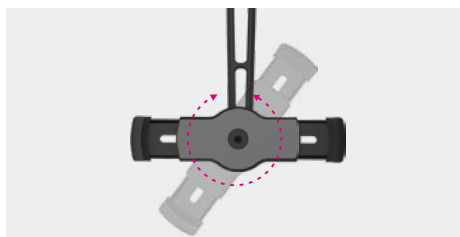

SH PAD2802

Universal Under Cabinet/ Wall Tablet Mount

2-in-1 Design for Wall-Mount /Under-Cabinet Tablet Support.

Fit Screen Size
4.7" ~ 12.9"

Weight Capacity
1kg/2.2lbs

Swivel Range
+180° ~ -180°

Screen Rotation
+180° ~ -180°

Tilt Range
0° ~ +170°

Width 128mm-224mm adjustable holder fits different device sizes

360° rotation allows portrait or landscape viewing

Foldable design for saving space when not in use