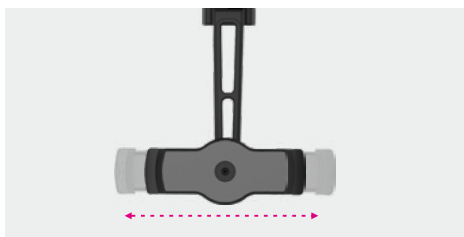

SH PAD2802

Universal Under Cabinet/ Wall Tablet Mount

2-in-1 Design for Wall-Mount /Under-Cabinet Tablet Support.

Fit Screen Size
4.7" ~ 12.9"

Weight Capacity
1kg/2.2lbs

Swivel Range
+180° ~ -180°

Screen Rotation
+180° ~ -180°

Tilt Range
0° ~ +170°

Width 128mm-224mm adjustable holder fits different device sizes

360° rotation allows portrait or landscape viewing

Foldable design for saving space when not in use