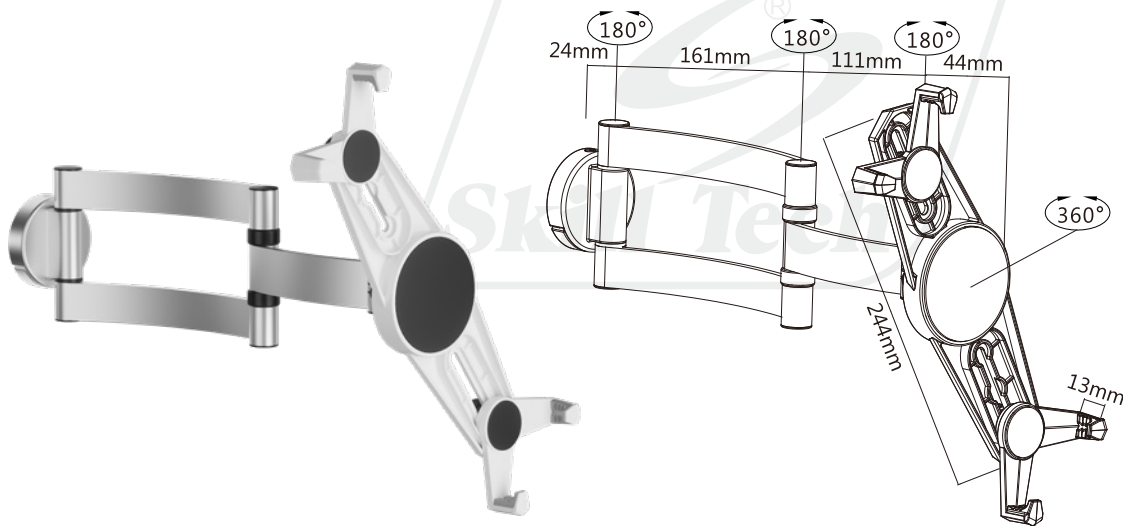

SH PAD 207 Universal Tablet Wall Mount

2-in-1 Design for Wall-Mount/Desk-Standing Tablet Support.

Fit Screen Size
7" - 10.4"

Swivel Range
+90° - -90°

Tilt Range
+45° - -45°

Screen Rotation
+180° - -180°

Option For iPad 2/3/4