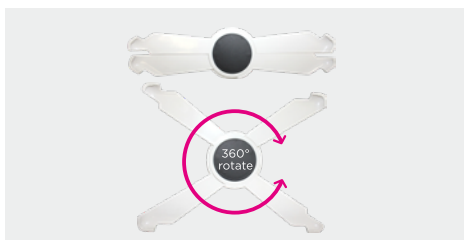

SH PAD 207 Universal Tablet Wall Mount

2-in-1 Design for Wall-Mount/Desk-Standing Tablet Support.

Fit Screen Size
7" - 10.4"

Swivel Range
+90° - -90°

Tilt Range
+45° - -45°

Screen Rotation
+180° - -180°

Option For iPad 2/3/4