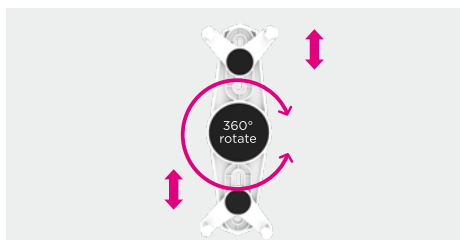

SH PAD 207 Universal Tablet Wall Mount

2-in-1 Design for Wall-Mount/Desk-Standing Tablet Support.

Fit Screen Size
7" - 10.4"

Swivel Range
+90° - -90°

Tilt Range
+45° - -45°

Screen Rotation
+180° - -180°

Option For iPad 2/3/4