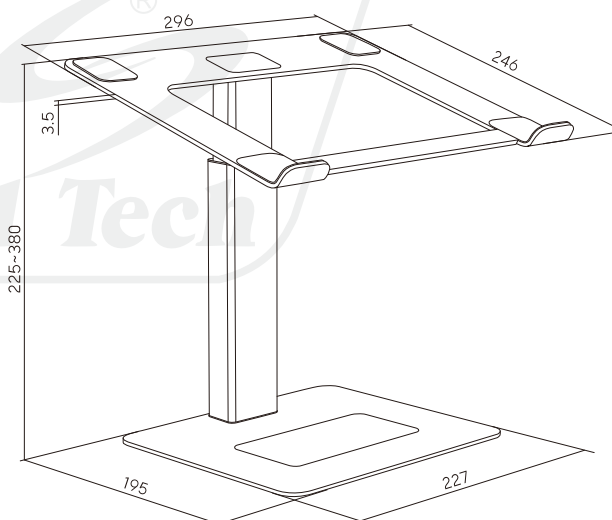

SH LPS03-16 Height Adjustable Laptop Riser

For customers seeking cost-effective,
Feature-packed laptop risers

Screen Size
11" ~ 17"

Weight Capacity
5kg/11lbs

Dimensions (mm)

16 Adjustable Levels Anchored Lock
for comfortable viewing height with increased stability

15° Angle of Incline
for optimal ergonomic working experience