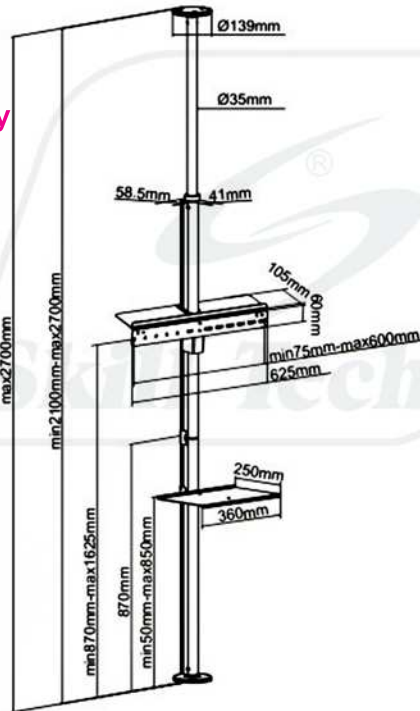

SH FC01

FLOOR TO CEILING TV MOUNT

Fits most 37"~70"

Put your TV virtually anywhere you like without falls.

Height Adjustable Equipment Shelf:
Provides more storage space for accessories

Detachable Design:
enables convenient disassembly and assembly for easy transportation and low shipping expense

Cable Management :
Keep everything organized

Temporary / Permanent Installation

Weight Capacity
30 Kgs

Screen Size
37"~70"

Cable Management

Swivel Range
+180°~-180°

VESA Compatible
600x400

Curved Monitor