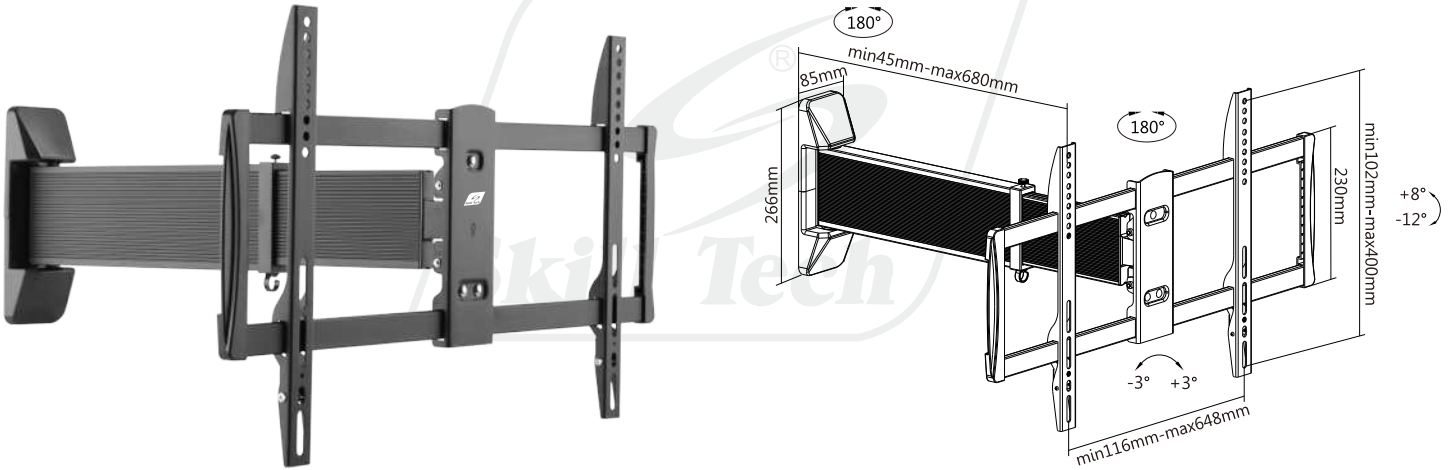

SH 460P

Aluminum Full-Motion TV Mounts

Suitable for most 37" -70" Screens

Fully Adjustable for a Variety of Viewing Options

Screen Size
37"-70"

Weight Capacity
40kg/88lbs

VESA Compatible
200x200 400x200
300x300 400x400
600x400

Profile to wall
45-680mm/
1.8"-26.8"

Tilt Range
+8° ~ -12°

Swivel Range
+90° ~ -90°

Screen Level
+3° ~ -3°

Cable Management

Tool-less Tilting
reduces annoying glare and reflections.

Level Adjustment
ensures perfect positioning.

Extendable Arm
offers maximum viewing flexibility.

Decorative Cover
conceals cables for a clean appearance.