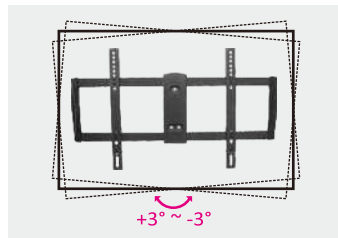

SH 460P

Aluminum Full-Motion TV Mounts

Suitable for most 37" -70" Screens

Fully Adjustable for a Variety of Viewing Options

Screen Size
37"-70"

Weight Capacity
40kg/88lbs

VESA Compatible
200x200 400x200
300x300 400x400
600x400

Profile to wall
45-680mm/
1.8"-26.8"

Tilt Range
+8° ~ -12°

Swivel Range
+90° ~ -90°

Screen Level
+3° ~ -3°

Cable Management

Tool-less Tilting
reduces annoying glare and reflections.

Level Adjustment
ensures perfect positioning.

Extendable Arm
offers maximum viewing flexibility.

Decorative Cover
conceals cables for a clean appearance.