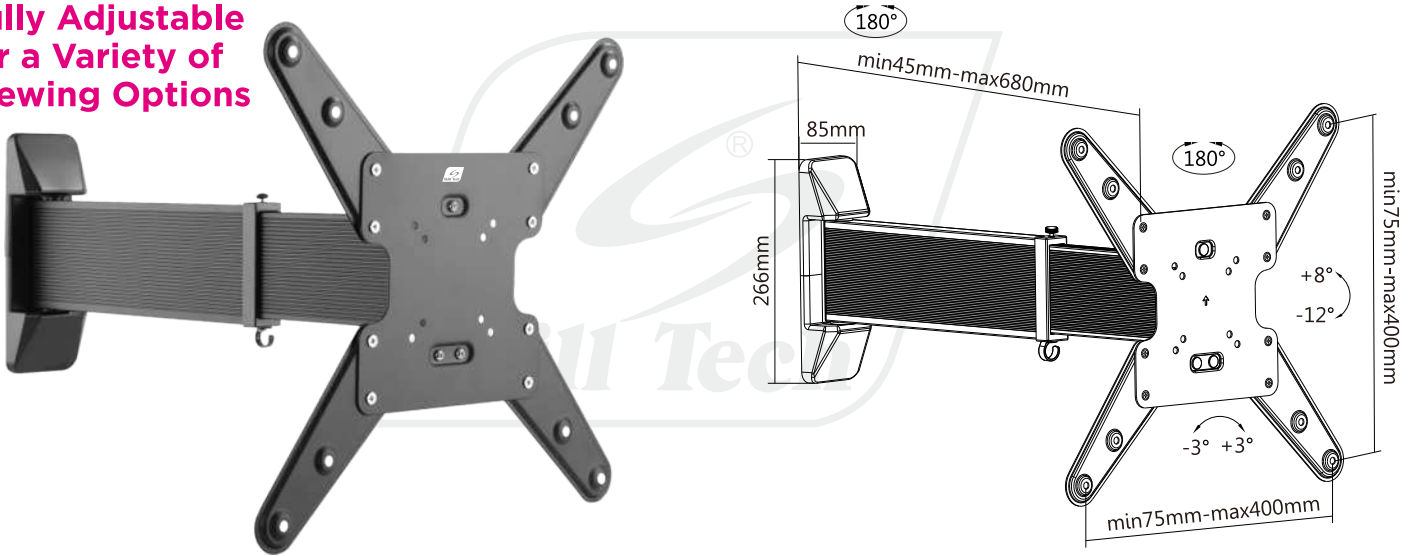

SH 440P

Aluminum Full-Motion TV Mounts

Fits most 23"-55" flat TVs

Fully Adjustable for a Variety of Viewing Options

Screen Size
23"-55"

Weight Capacity
35kg/77lbs

VESA Compatible
75x75 100x100 200x100
200x200 400x200
300x300 400x400

Profile to wall
45-680mm/
1.8"-26.8"

Tilt Range
+8° ~ -12°

Swivel Range
+90° ~ -90°

Screen Level
+3° ~ -3°

Cable Management

Tool-less Tilting
reduces annoying glare and reflections.

Level Adjustment
ensures perfect positioning.

Extendable Arm
offers maximum viewing flexibility.

Decorative Cover
conceals cables for a clean appearance.