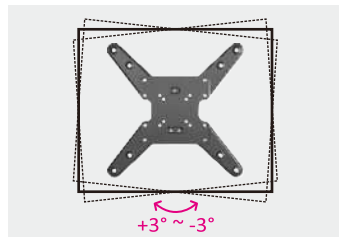

SH 440P

Aluminum Full-Motion TV Mounts

Fits most 23"-55" flat TVs

Fully Adjustable for a Variety of Viewing Options

Screen Size
23"-55"

Weight Capacity
35kg/77lbs

VESA Compatible
75x75 100x100 200x100
200x200 400x200
300x300 400x400

Profile to wall
45-680mm/
1.8"-26.8"

Tilt Range
+8° ~ -12°

Swivel Range
+90° ~ -90°

Screen Level
+3° ~ -3°

Cable Management

Tool-less Tilting
reduces annoying glare and reflections.

Level Adjustment
ensures perfect positioning.

Extendable Arm
offers maximum viewing flexibility.

Decorative Cover
conceals cables for a clean appearance.