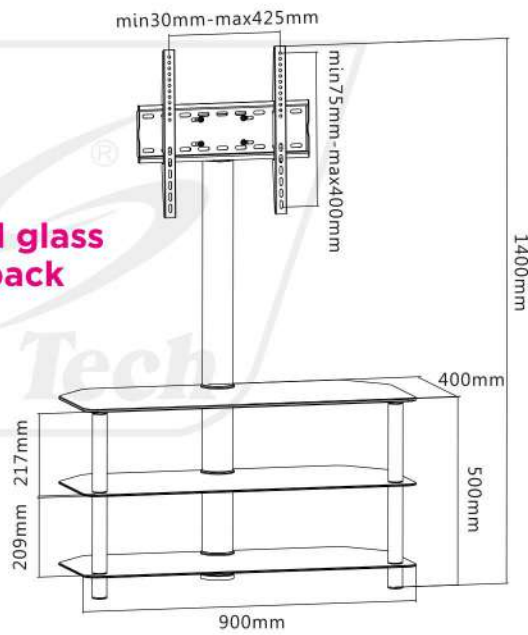

SH 355FS Tv Stand

**Silk screen tempered glass
Black painted steel back
column and legs**

Screen Size
23"-55"

VESA Compatible
100x100,100x150,150x100,
150x150,200x100,100x200,
200x200,300x200,300x300,
400x200,400x300,400x400

Weight Capacity
40kg/88lbs

Amazingly LOW PRICE
up to 20% lower with normal model.

Mail-friendly Packing

Easy Installation
1-2-3 Steps Only.