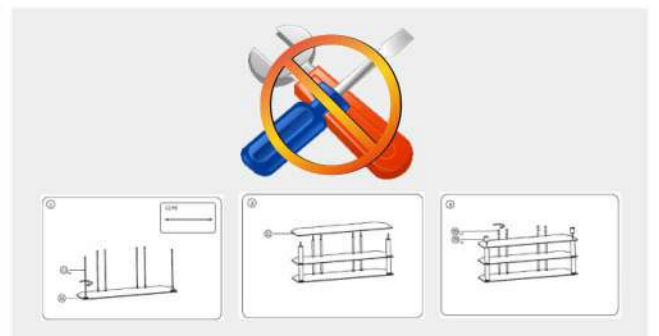

SH 355FS Tv Stand

**Silk screen tempered glass
Black painted steel back
column and legs**

Screen Size
23"-55"

VESA Compatible
100x100,100x150,150x100,
150x150,200x100,100x200,
200x200,300x200,300x300,
400x200,400x300,400x400

Weight Capacity
40kg/88lbs

Amazingly LOW PRICE
up to 20% lower with normal model.

Mail-friendly Packing

Easy Installation
1-2-3 Steps Only.