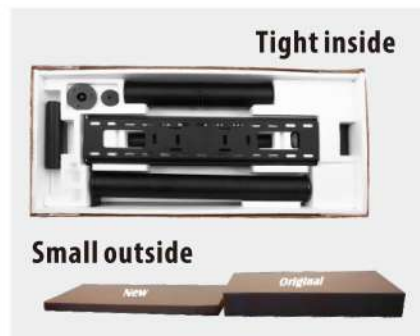

SH 355FS Tv Stand

**Silk screen tempered glass
Black painted steel back
column and legs**

Screen Size
23"-55"

VESA Compatible
100x100,100x150,150x100,
150x150,200x100,100x200,
200x200,300x200,300x300,
400x200,400x300,400x400

Weight Capacity
40kg/88lbs

Amazingly LOW PRICE
up to 20% lower with normal model.

Mail-friendly Packing

Easy Installation
1-2-3 Steps Only.