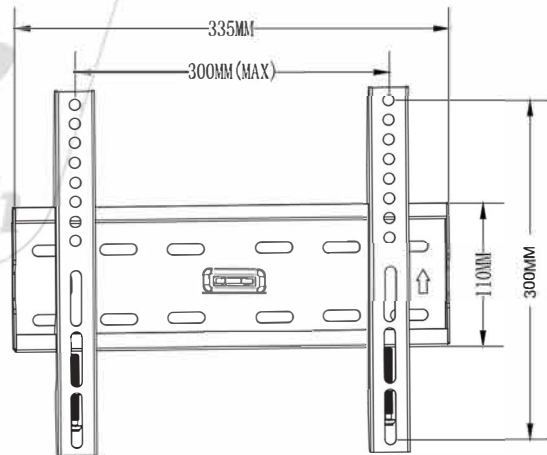

SH 33F

Fixed LCD/LED/Curved TV Wall Mount

Suitable for most 22" - 43" screen

Enhance Your Living Space
with Hanging TV to Wall

Screen Size
22"-43"

VESA
300x300

Profile
28mm

Weight Capacity
45kg