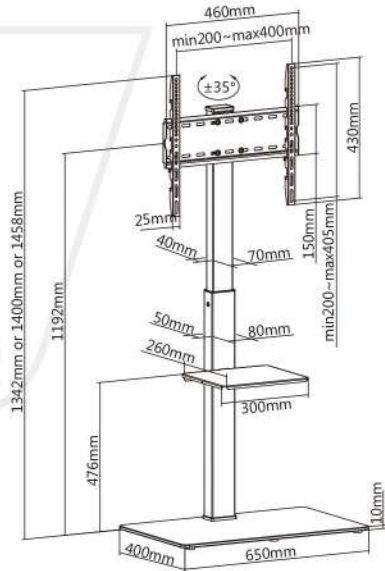

SH 17FS

TV FLOOR STAND

Sleek Design
Creates an elegant look

Weight Capacity
40kg/88lbs

Screen Size
32"-55"

VESA Compatible
**200x200 300x200
300x300 400x200
400x300 400x400**

Swivel Range
+35°--35°

Cable Management

Curved TV

Three Customized Height
settings with easy adjustment.

Stable Wood Base
supports your TV.

Cable Management
maintains a clean look.