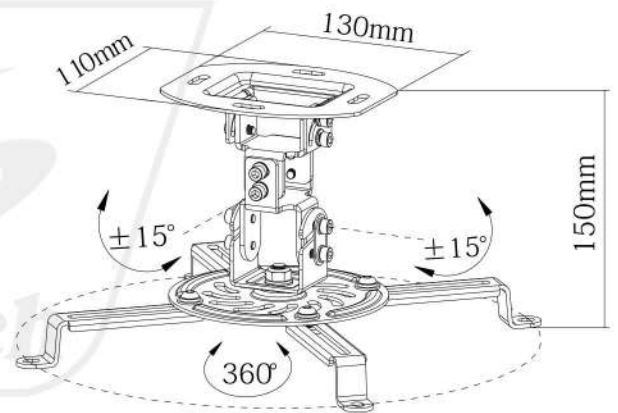

## Universal Ceiling Projector Mount

**Great Flexibility  
Adaptability**

min  $\varnothing$  54mm-max  $\varnothing$  320mm

Weight Capacity  
**13.5kg/29.7lbs**

Profile  
**150mm/5.9"**

Rotate  
**360°**

Tilt Range  
**+15°--15°**

Swivel Range  
**+15°--15°**

Mounting Range  
**54-320mm/2.1"-12.6"**

**Adjustable support arms**  
for projectors of different sizes.

**Multi-angle adjustments**  
for quick and precise projector position.