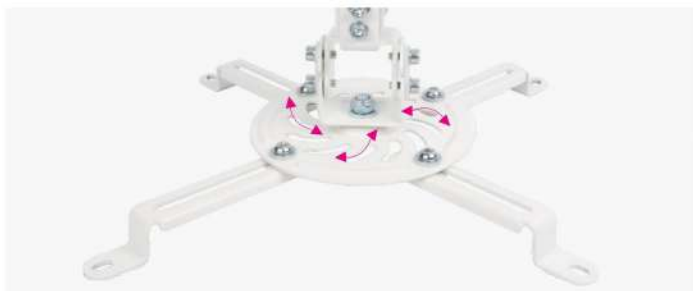

# SH 11P

## Universal Ceiling Projector Mount

**Great Flexibility  
Adaptability**

min  $\varnothing$  54mm-max  $\varnothing$  320mm

Weight Capacity  
**13.5kg/29.7lbs**

Profile  
**150mm/5.9"**

Rotate  
**360°**

Tilt Range  
**+15°--15°**

Swivel Range  
**+15°--15°**

Mounting Range  
**54-320mm/2.1"-12.6"**

**Adjustable support arms**  
for projectors of different sizes.

**Multi-angle adjustments**  
for quick and precise projector position.