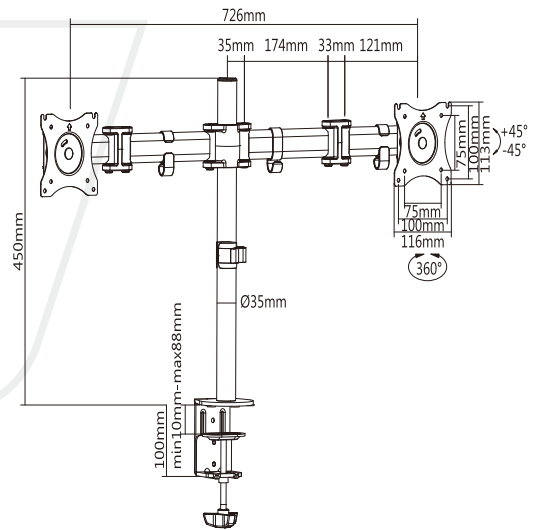

# SH 070 C024

## Economy Steel LCD VESA Desk Mount

For most 13"-27" LCD monitors

Available For  
**Curved Monitor**

Skill Tech

Screen Size  
13"-27"

Weight Capacity  
8kg/17.6lbs

VESA Compatible  
75x75 100x100

Tilt Range  
+45° ~ -45°

Swivel Range  
+90° ~ -90°

Screen Rotation  
+180° ~ -180°

Cable Management

Portrait and landscape orientation.

Freely adjusting height for an optimal ergonomic position.

Freely tilting for a desired viewing angle.