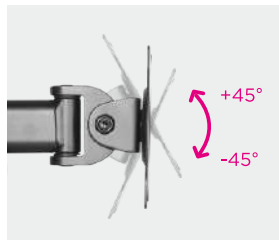

## Economy Steel LCD VESA Desk Mount

For most 13"-27" LCD monitors

Available For  
**Curved Monitor**

Skill Tech

Screen Size  
13"-27"

Weight Capacity  
8kg/17.6lbs

VESA Compatible  
75x75 100x100

Tilt Range  
+45° ~ -45°

Swivel Range  
+90° ~ -90°

Screen Rotation  
+180° ~ -180°

Cable Management

Portrait and landscape orientation.

Freely adjusting height for an optimal ergonomic position.

Freely tilting for a desired viewing angle.

Added slots for holding tools in case of possible maintenance in future.

Cable clips keep cables organized and protected