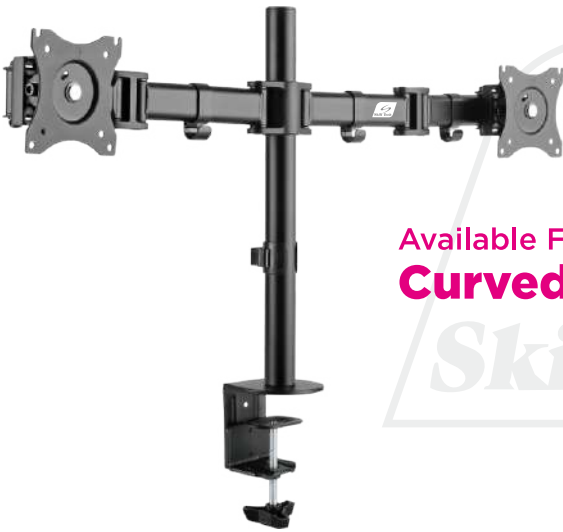

# SH 070 C024

## Economy Steel LCD VESA Desk Mount

For most 13"-27" LCD monitors

Available For  
**Curved Monitor**

Skill Tech

Screen Size  
13"-27"

Weight Capacity  
8kg/17.6lbs

VESA Compatible  
75x75 100x100

Tilt Range  
+45° ~ -45°

Swivel Range  
+90° ~ -90°

Screen Rotation  
+180° ~ -180°

Cable Management

Portrait and landscape orientation.

Freely adjusting height for an optimal ergonomic position.

Freely tilting for a desired viewing angle.