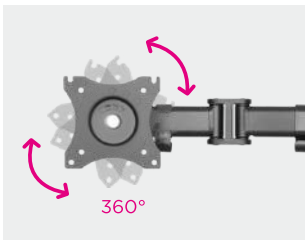

## Economy Steel LCD VESA Desk Mount

For most 13"-27" LCD monitors

Available For  
**Curved Monitor**

Skill Tech

Screen Size  
13"-27"

Weight Capacity  
8kg/17.6lbs

VESA Compatible  
75x75 100x100

Tilt Range  
+45° ~ -45°

Swivel Range  
+90° ~ -90°

Screen Rotation  
+180° ~ -180°

Cable Management

Portrait and landscape orientation.

Freely adjusting height for an optimal ergonomic position.

Freely tilting for a desired viewing angle.